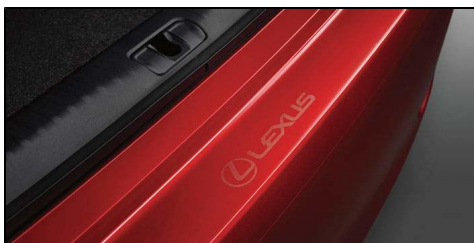

EXTERIOR ACCESSORIES

REAR BUMPER APPLIQUE

\$118.00*

Load and unload with peace of mind. The rear bumper appliqué helps keep the top surface of your Lexus looking like new. Designed and cut for an exact fit to the vehicle's rear bumper. Made from a durable, UV-resistant, non-yellowing clear polyurethane film that meets Lexus' rigid engineering standards. The appliqué is stain-, chemical- and fuel-resistant, and finished with a pearl-coated Lexus logo.